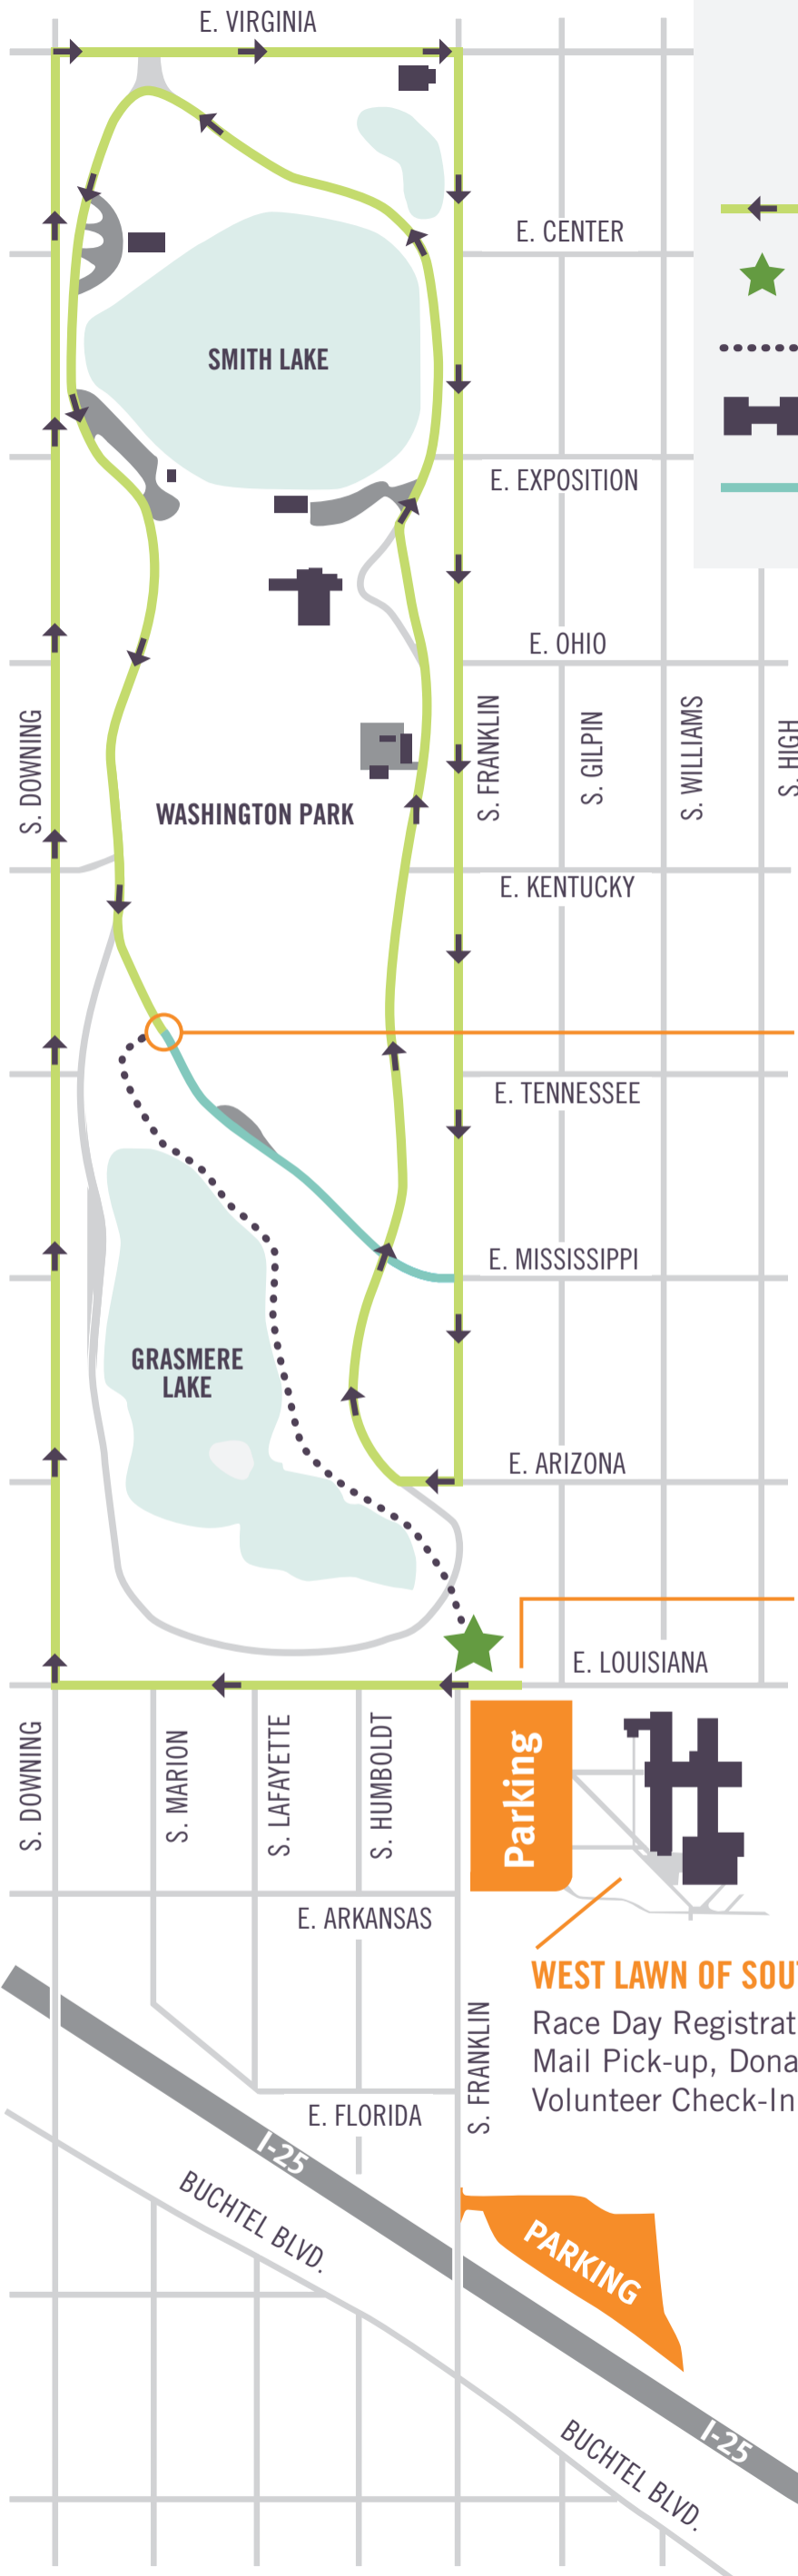

- RACE COURSE
- RACE START
- FAMILY FUN RUN
- BUILDINGS
- FINISH VILLAGE

FINISH LINE

STARTING LINE AND VILLAGE

Parking

WEST LAWN OF SOUTH HIGH SCHOOL
Race Day Registration, Internet and Mail Pick-up, Donation Station, Volunteer Check-In, and Restrooms

PARKING

I-25

BUCHTEL BLVD.

I-25

BUCHTEL BLVD.